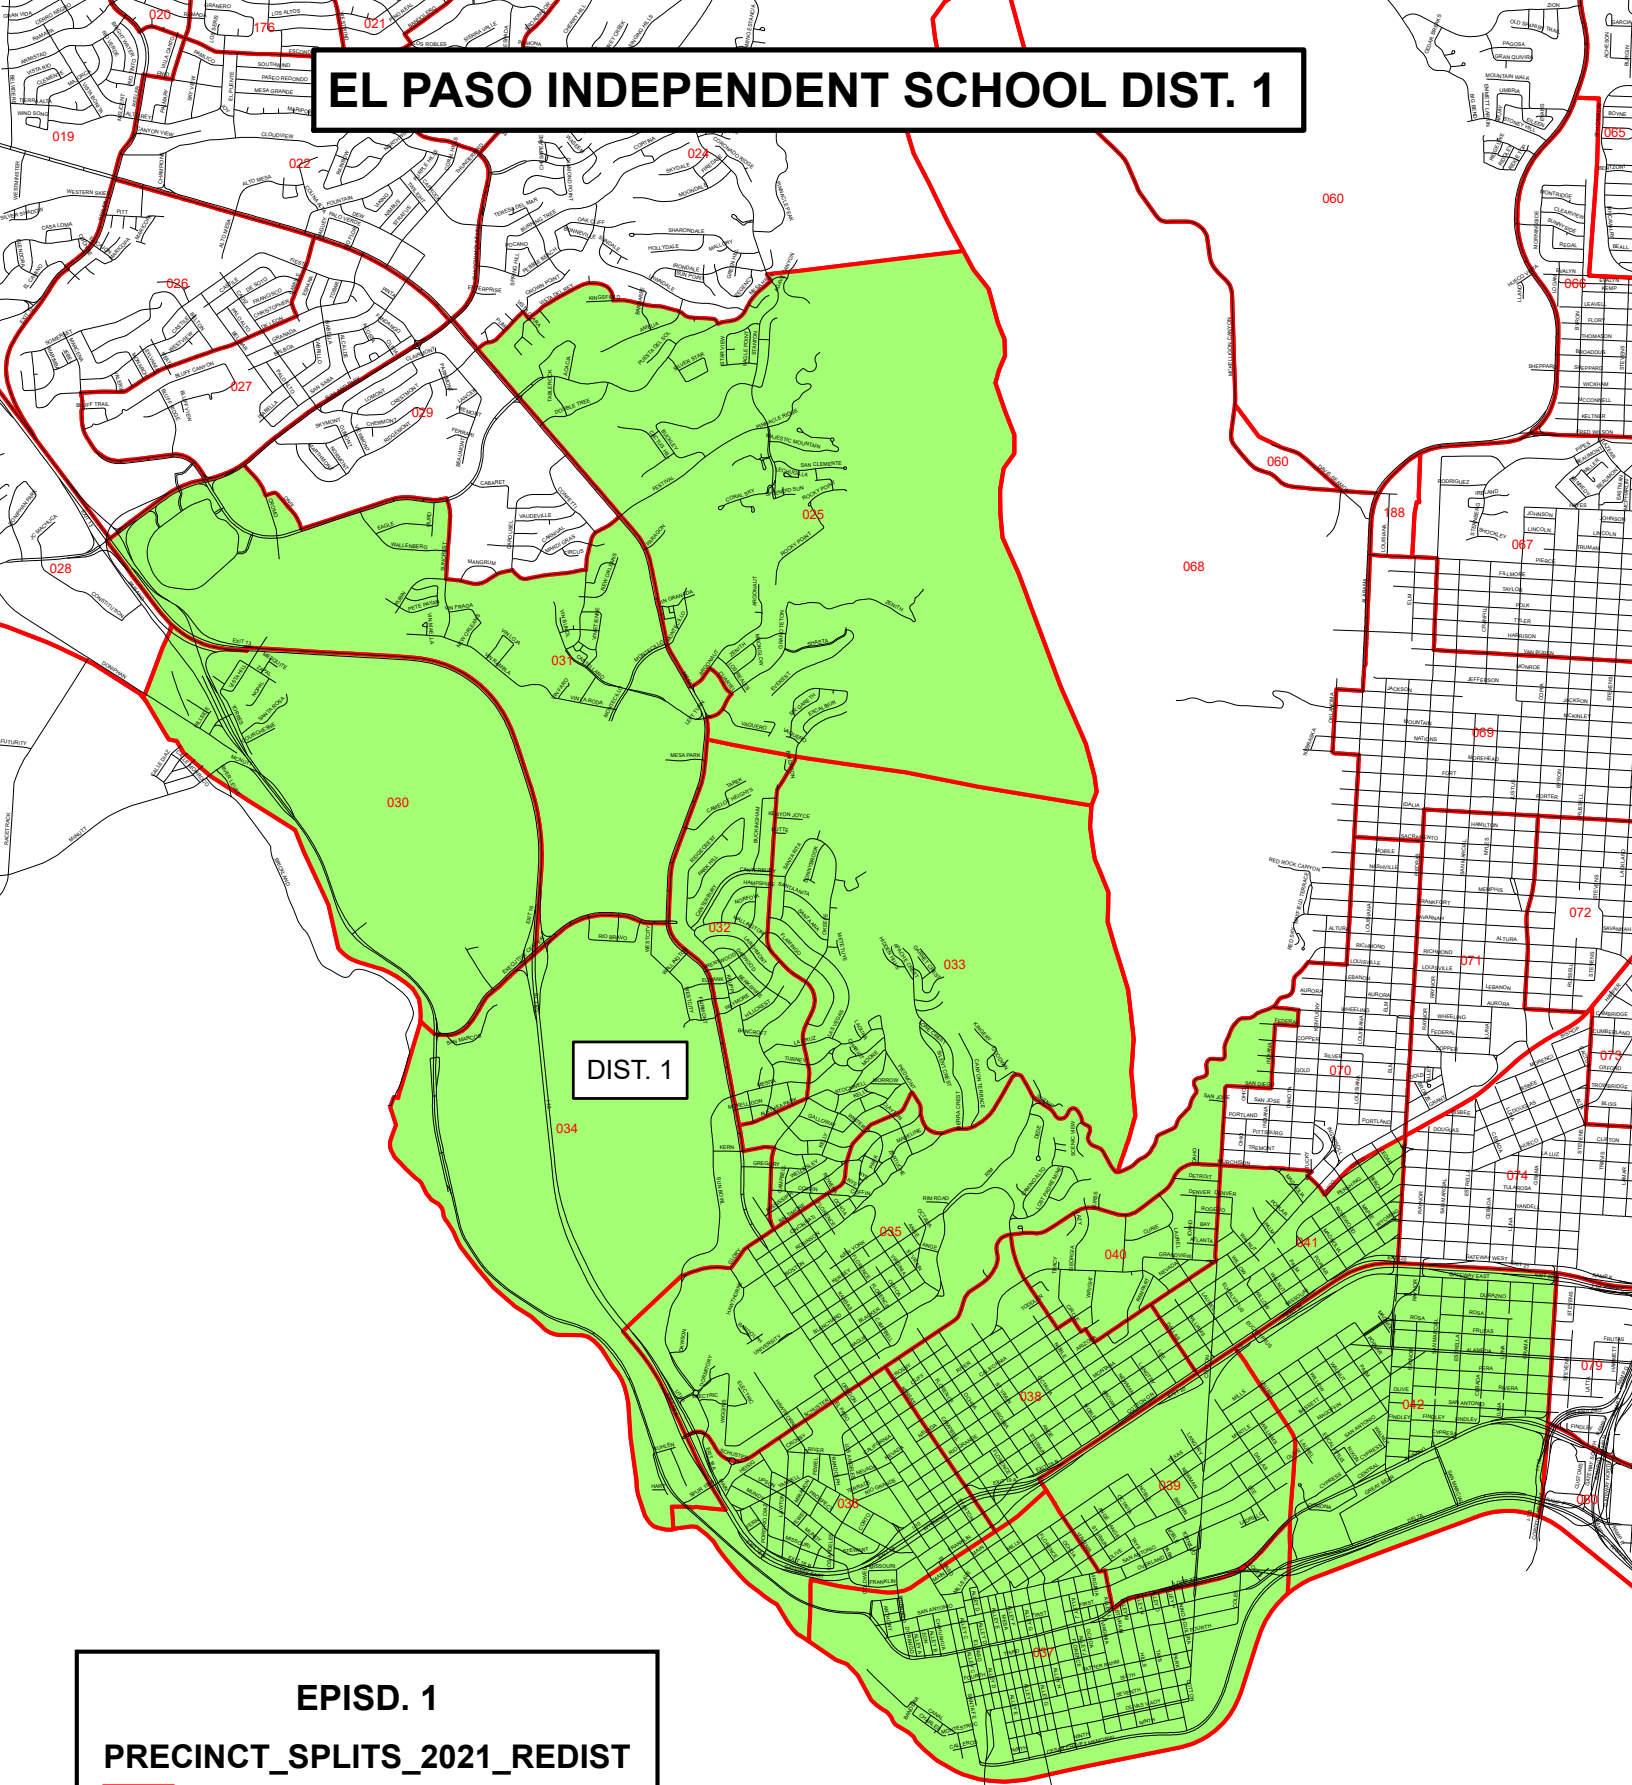

EL PASO INDEPENDENT SCHOOL DIST. 1

EPISD. 1
PRECINCT_SPLITS_2021_REDIST

 PCTS. 1 - 221

SCH

 EP_1 PCTS: 25,30-42