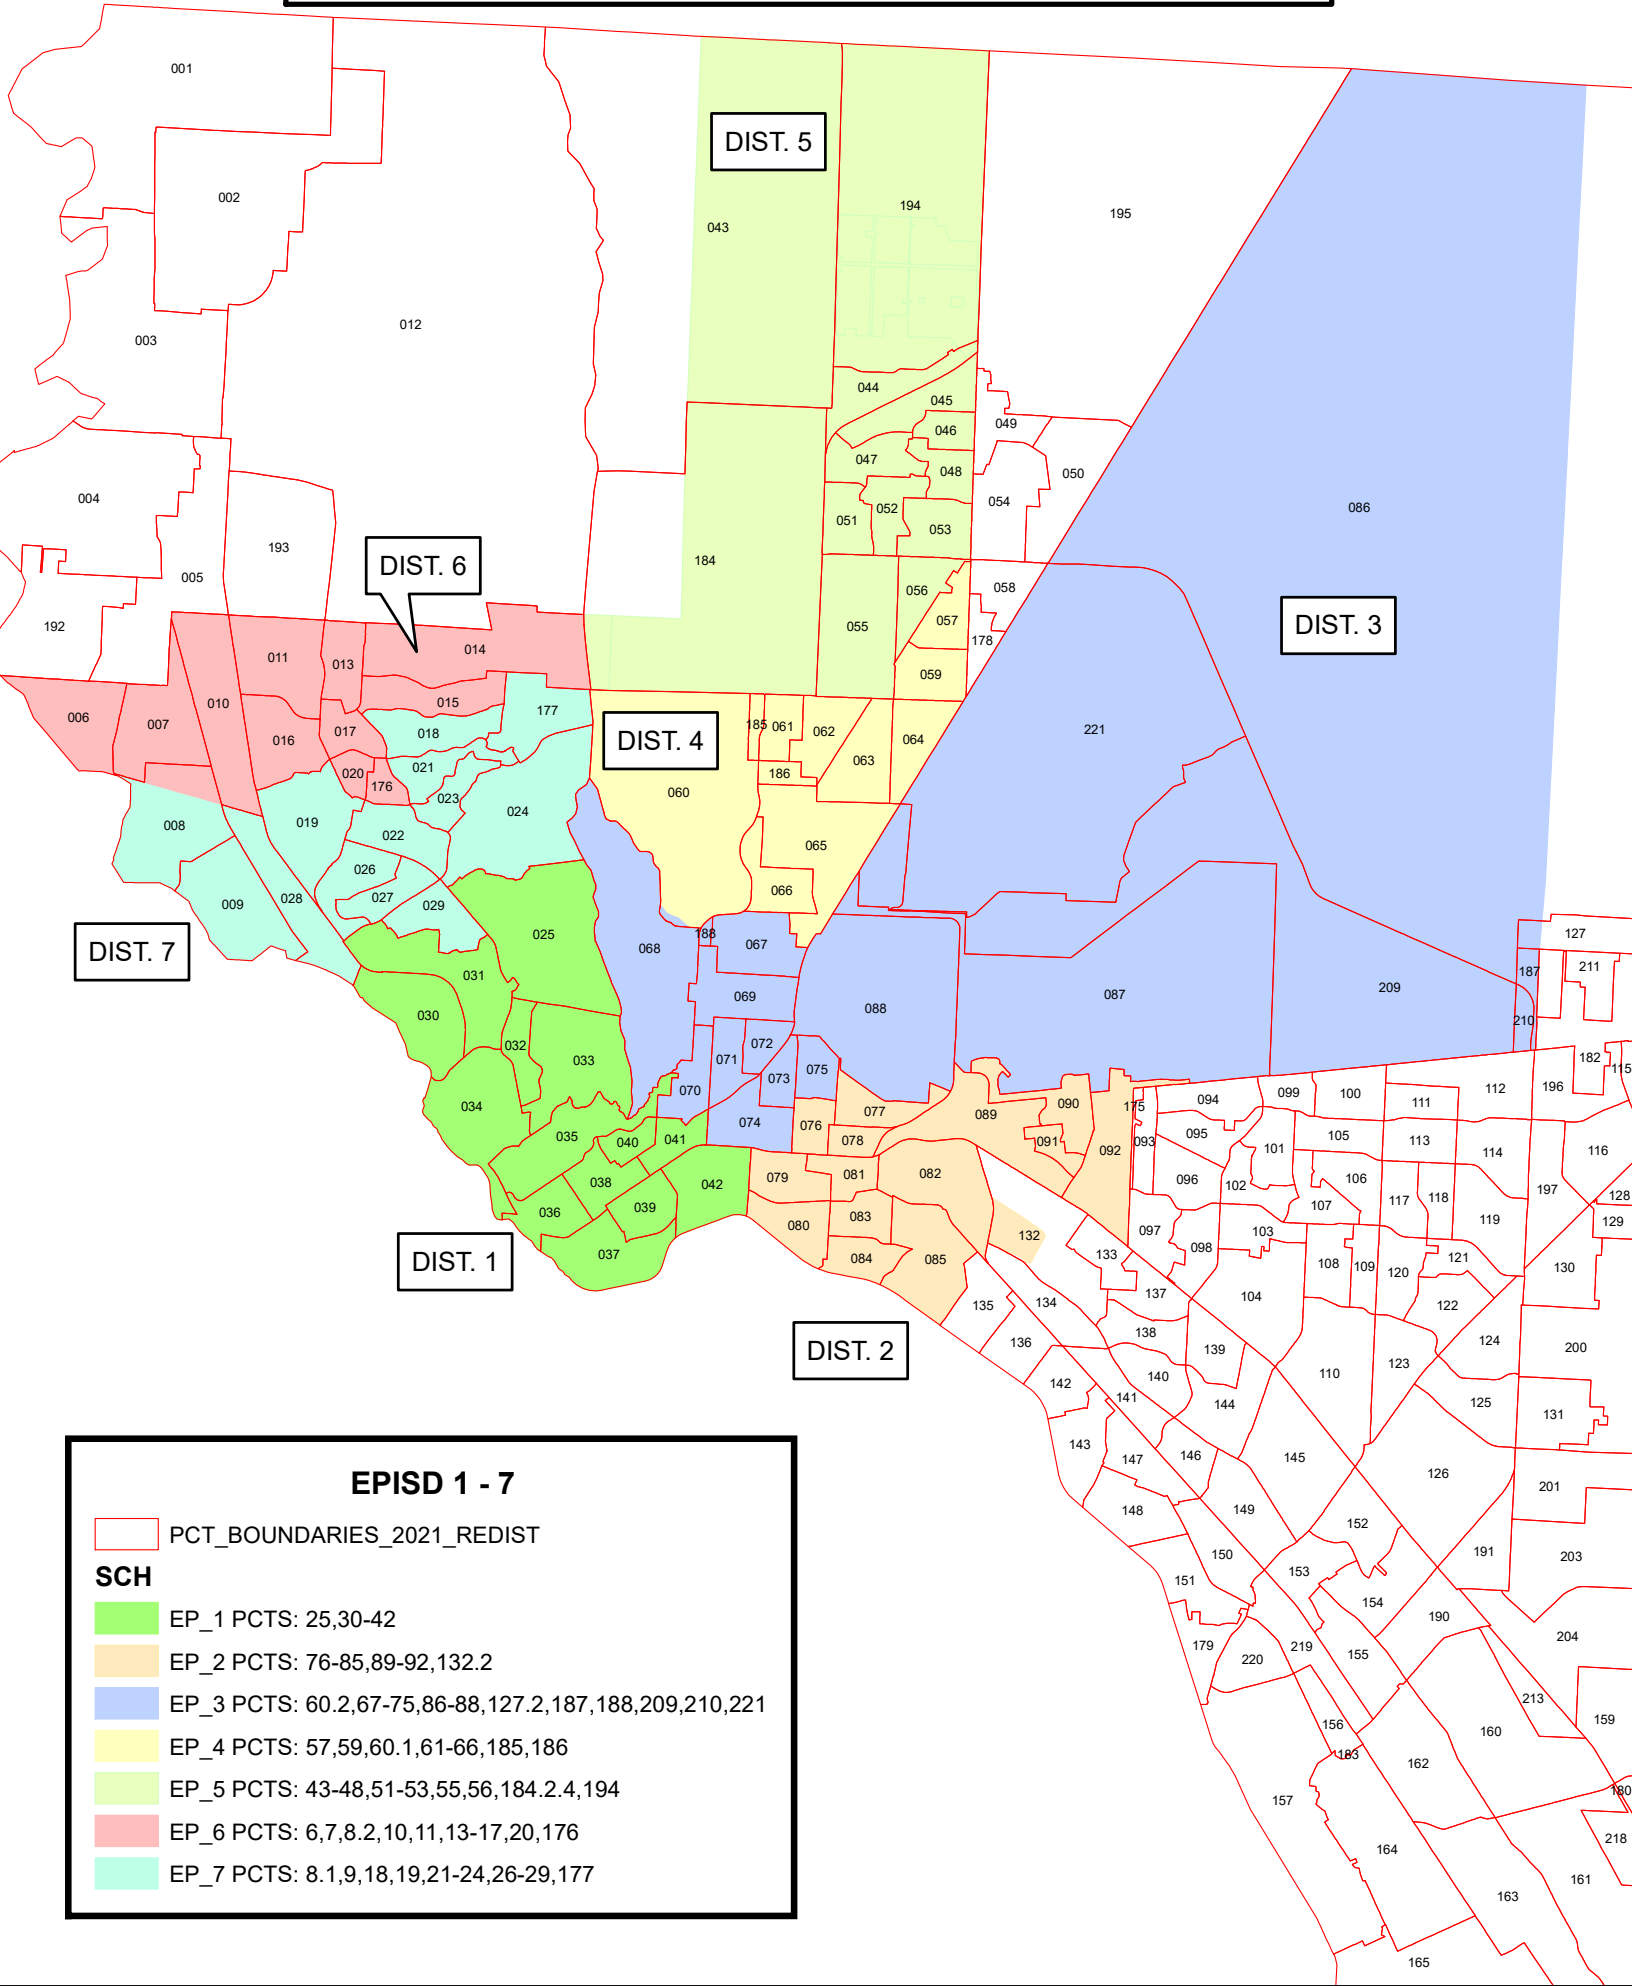

# EL PASO INDEPENDENT SCHOOL DIST. 1 - 7

DIST. 5

DIST. 6

DIST. 3

DIST. 4

DIST. 7

DIST. 1

DIST. 2

**EPISD 1 - 7**

PCT\_BOUNDARIES\_2021\_REDIST  
**SCH**  
 EP\_1 PCTS: 25,30-42  
 EP\_2 PCTS: 76-85,89-92,132.2  
 EP\_3 PCTS: 60.2,67-75,86-88,127.2,187,188,209,210,221  
 EP\_4 PCTS: 57,59,60.1,61-66,185,186  
 EP\_5 PCTS: 43-48,51-53,55,56,184.2.4,194  
 EP\_6 PCTS: 6,7,8.2,10,11,13-17,20,176  
 EP\_7 PCTS: 8.1,9,18,19,21-24,26-29,177