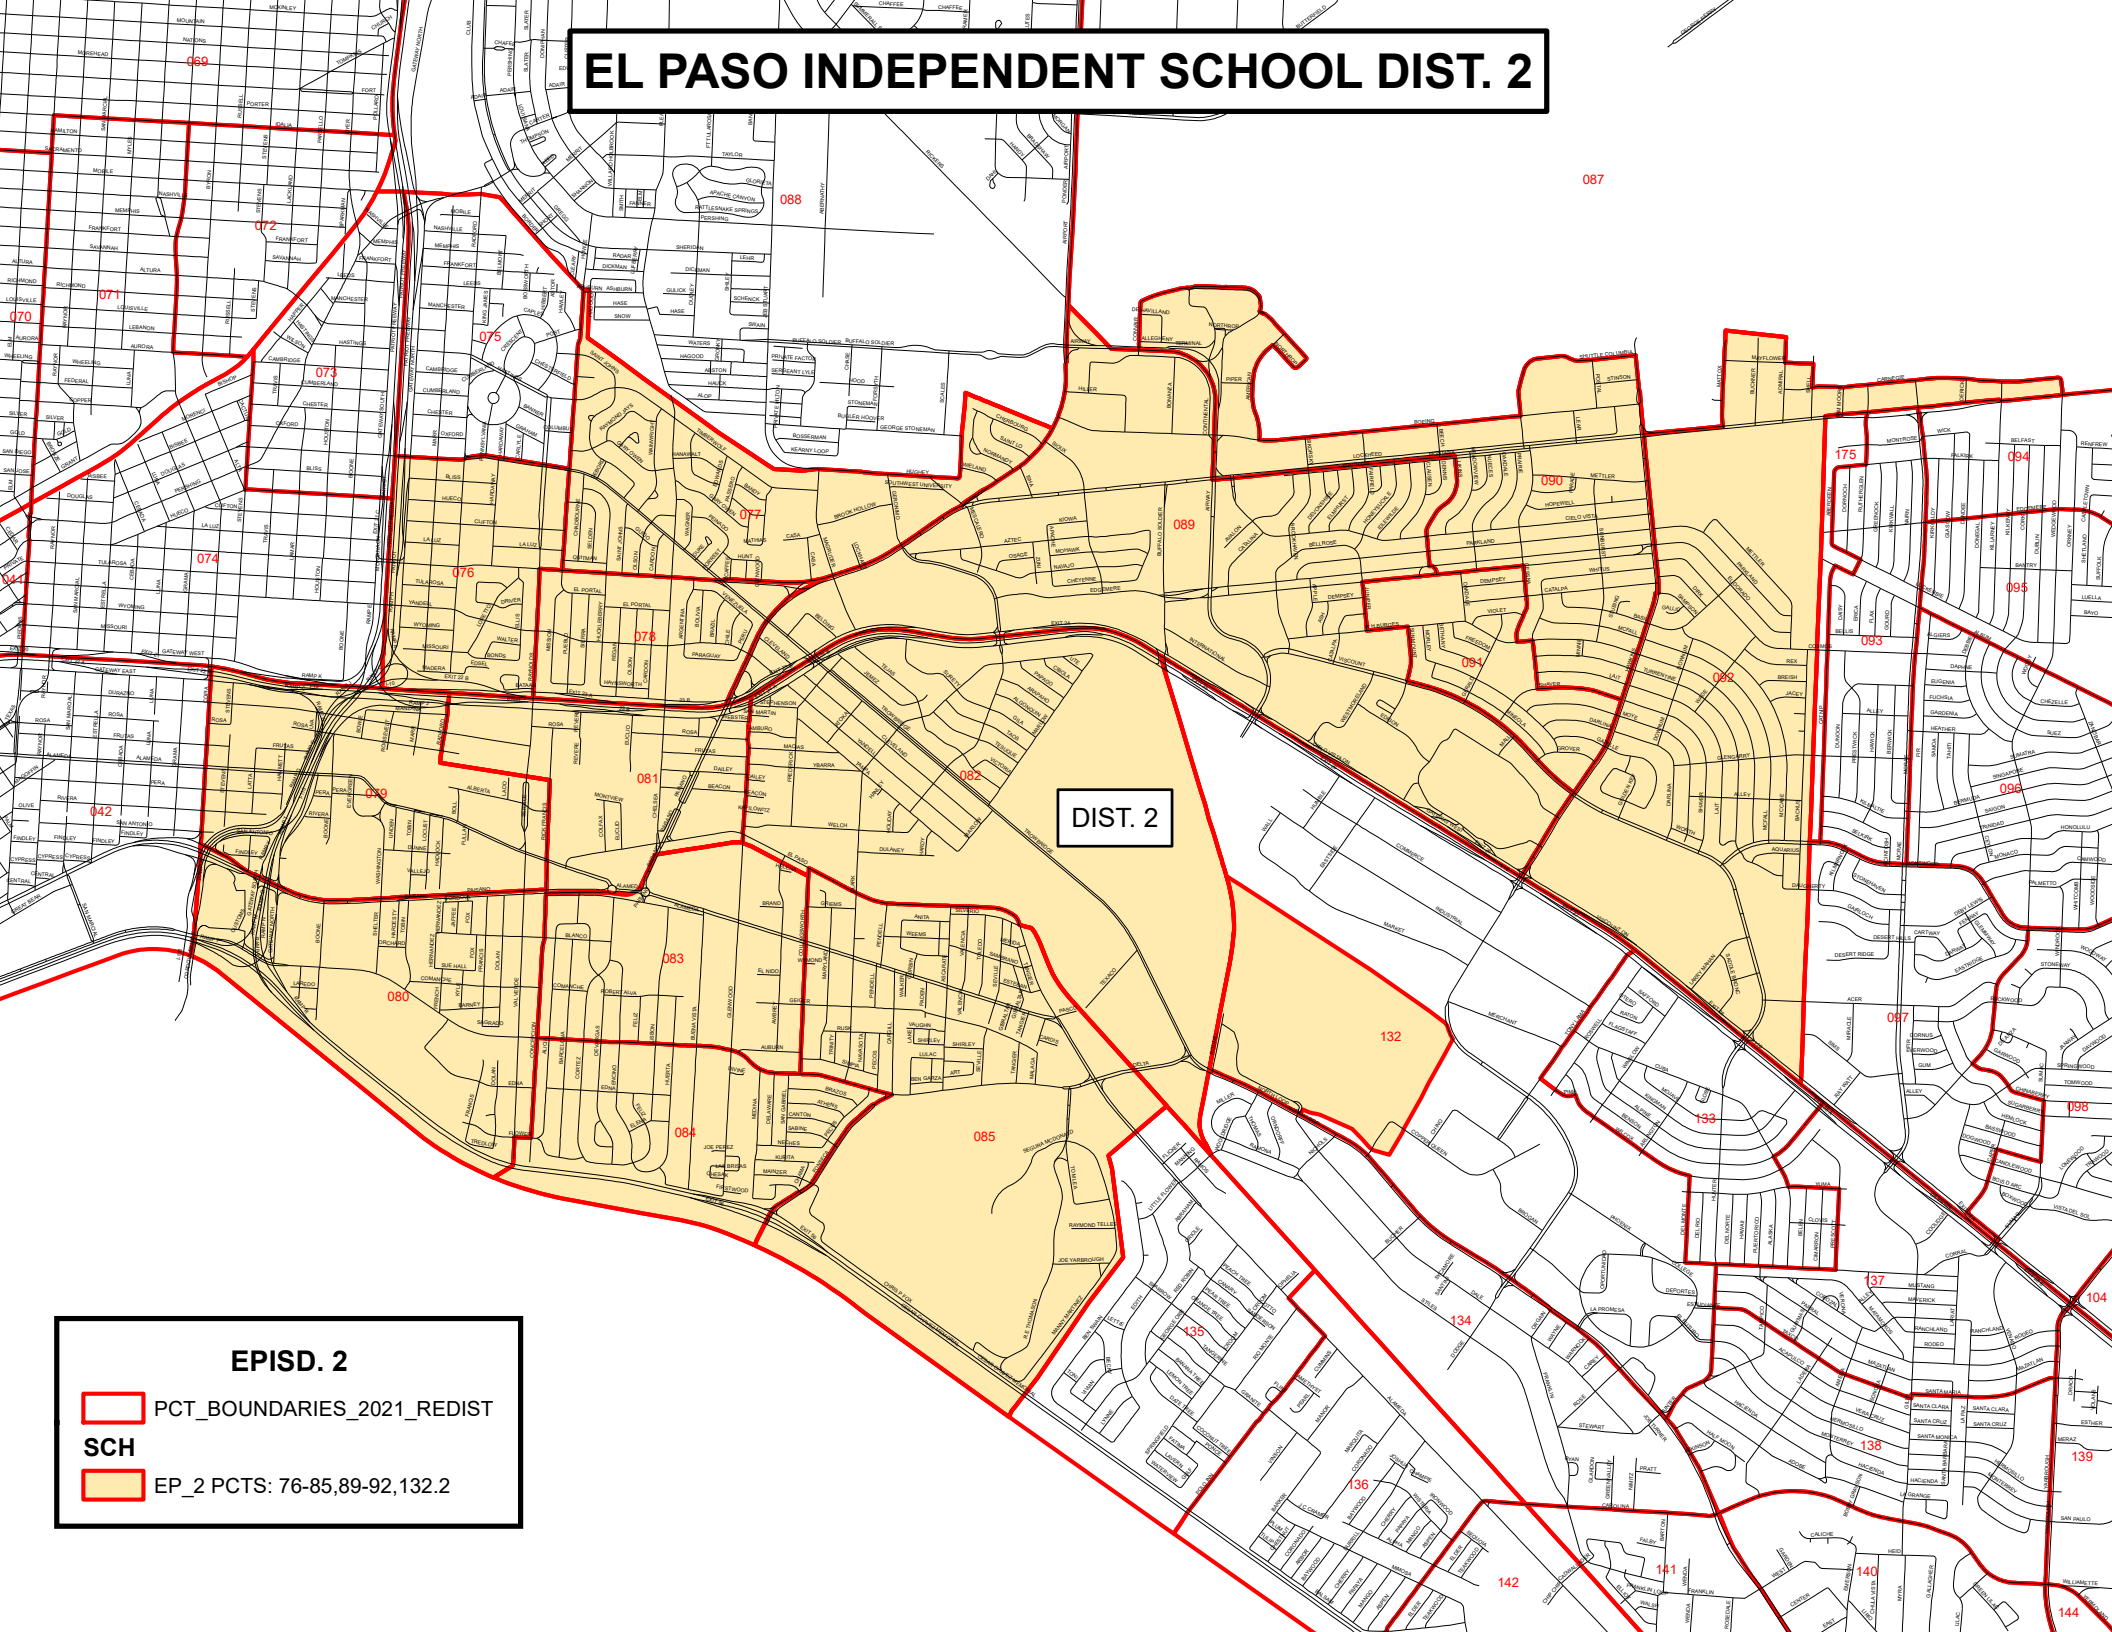

EL PASO INDEPENDENT SCHOOL DIST. 2

EPISD. 2

 PCT_BOUNDARIES_2021_REDIST

SCH

 EP_2 PCTS: 76-85,89-92,132.2