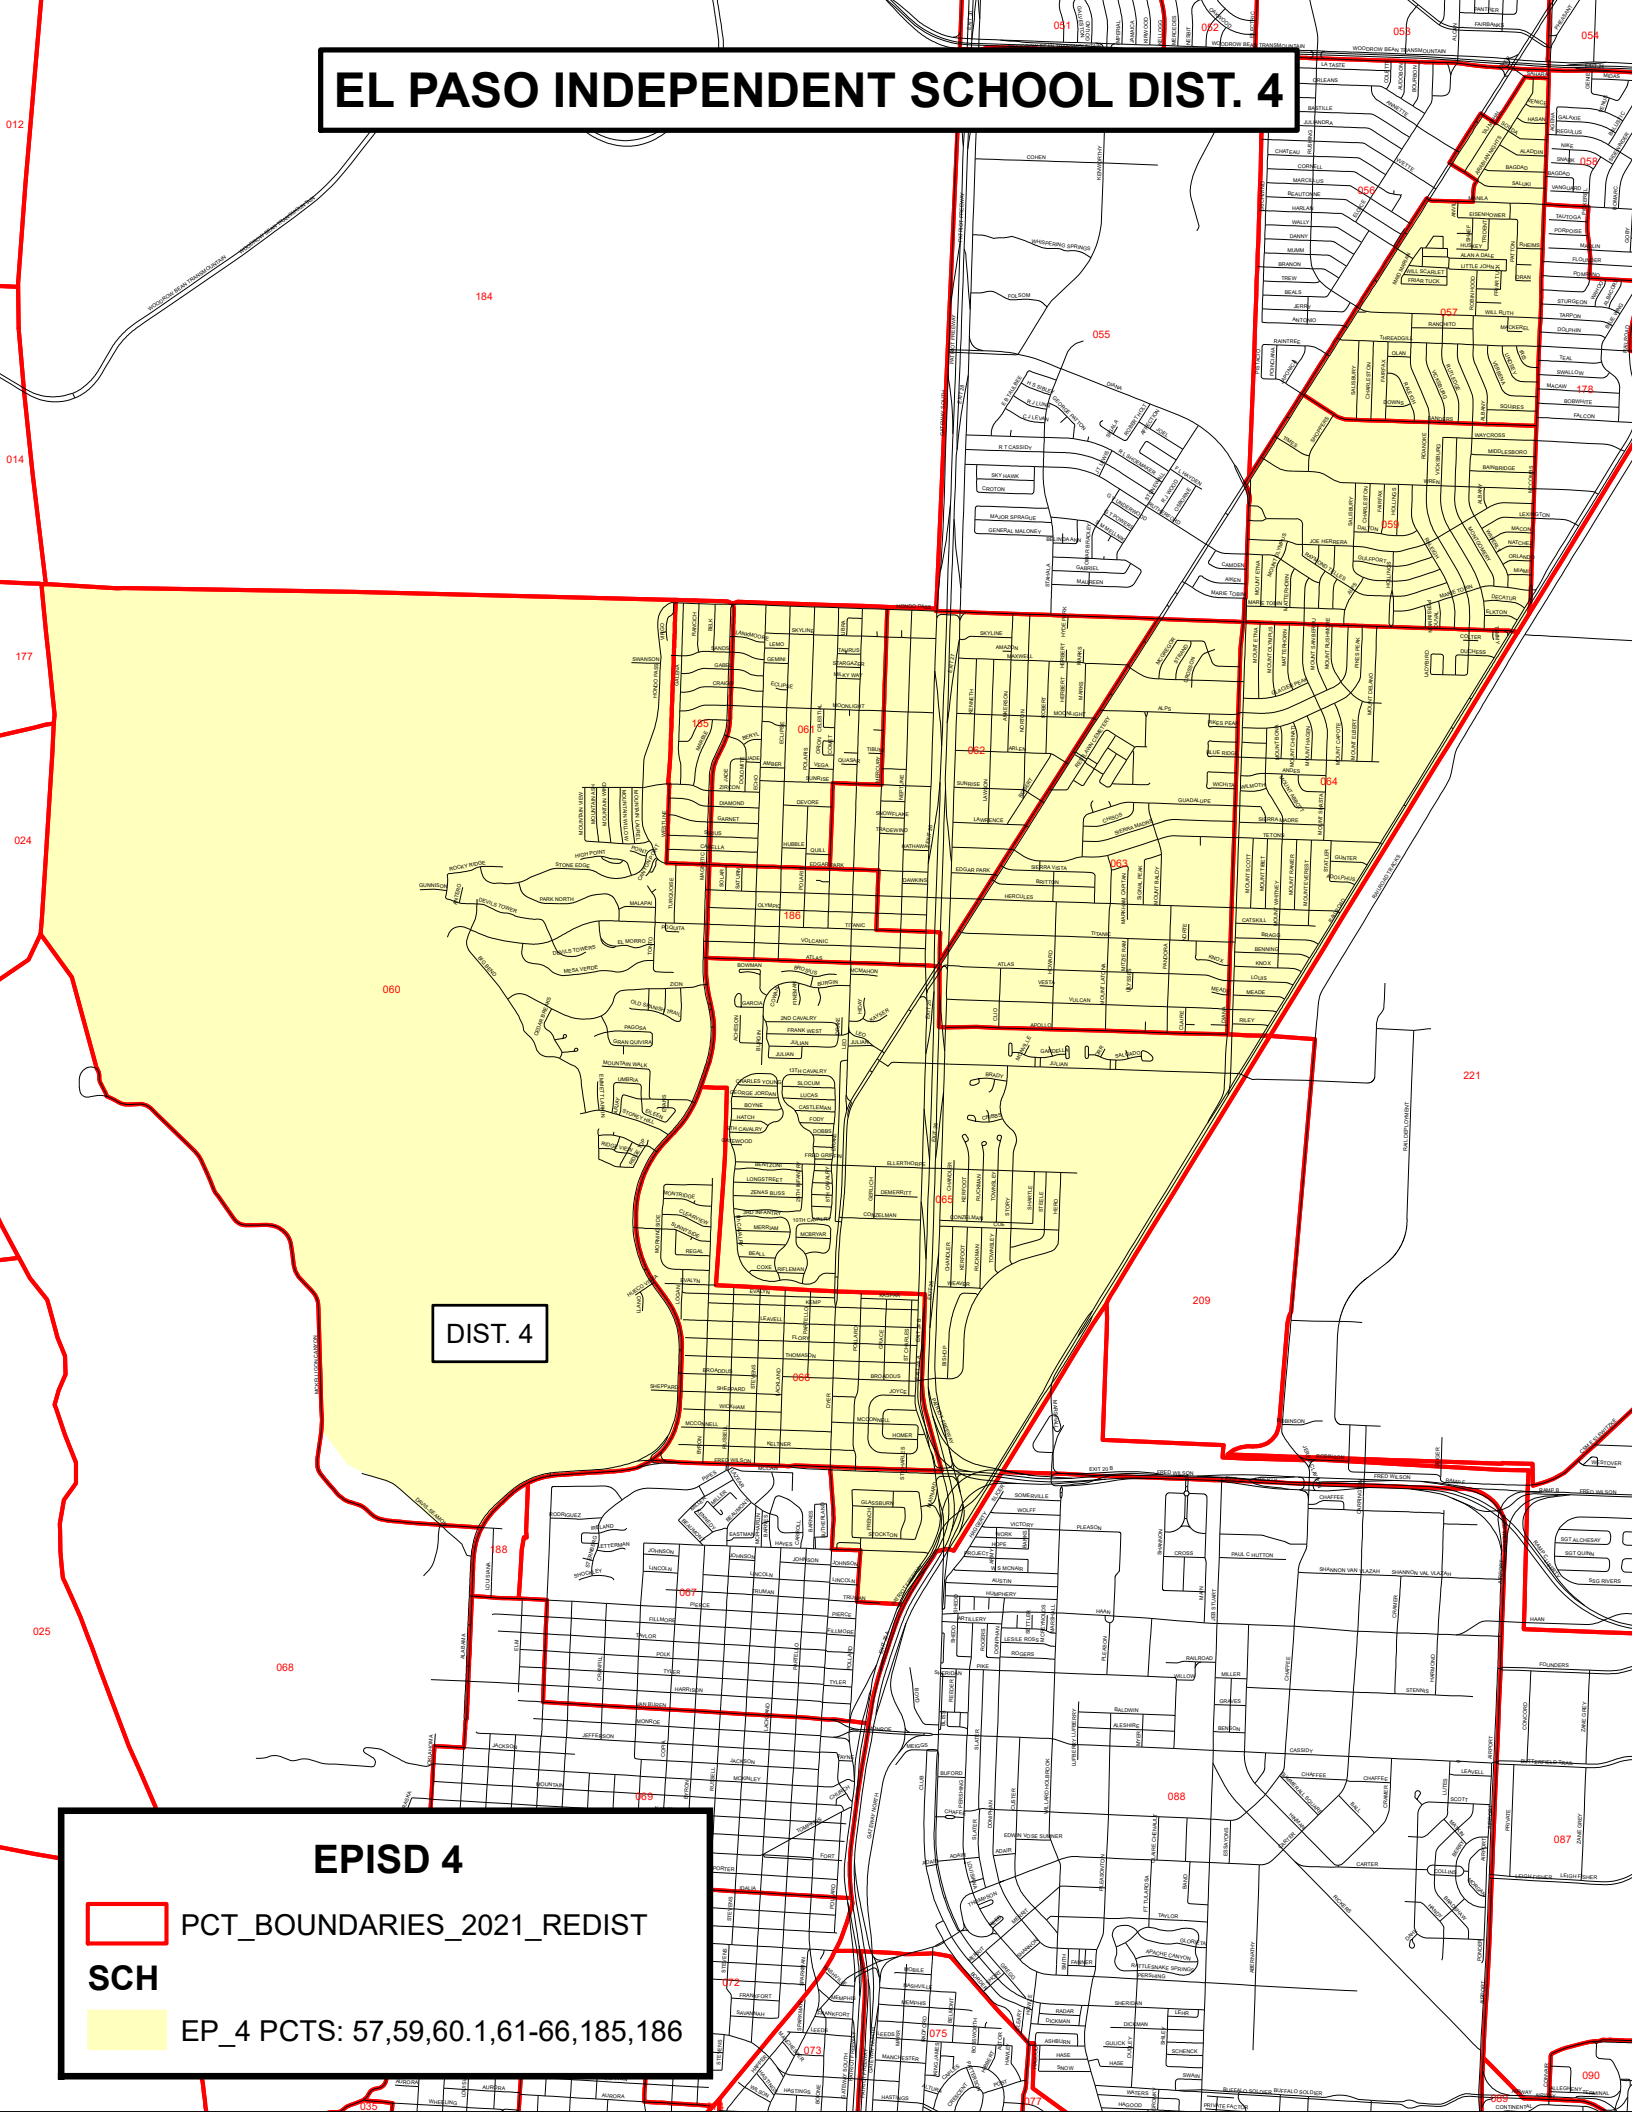

EL PASO INDEPENDENT SCHOOL DIST. 4

DIST. 4

EPISD 4

 PCT_BOUNDARIES_2021_REDIST

SCH

 EP_4 PCTS: 57,59,60,1,61-66,185,186