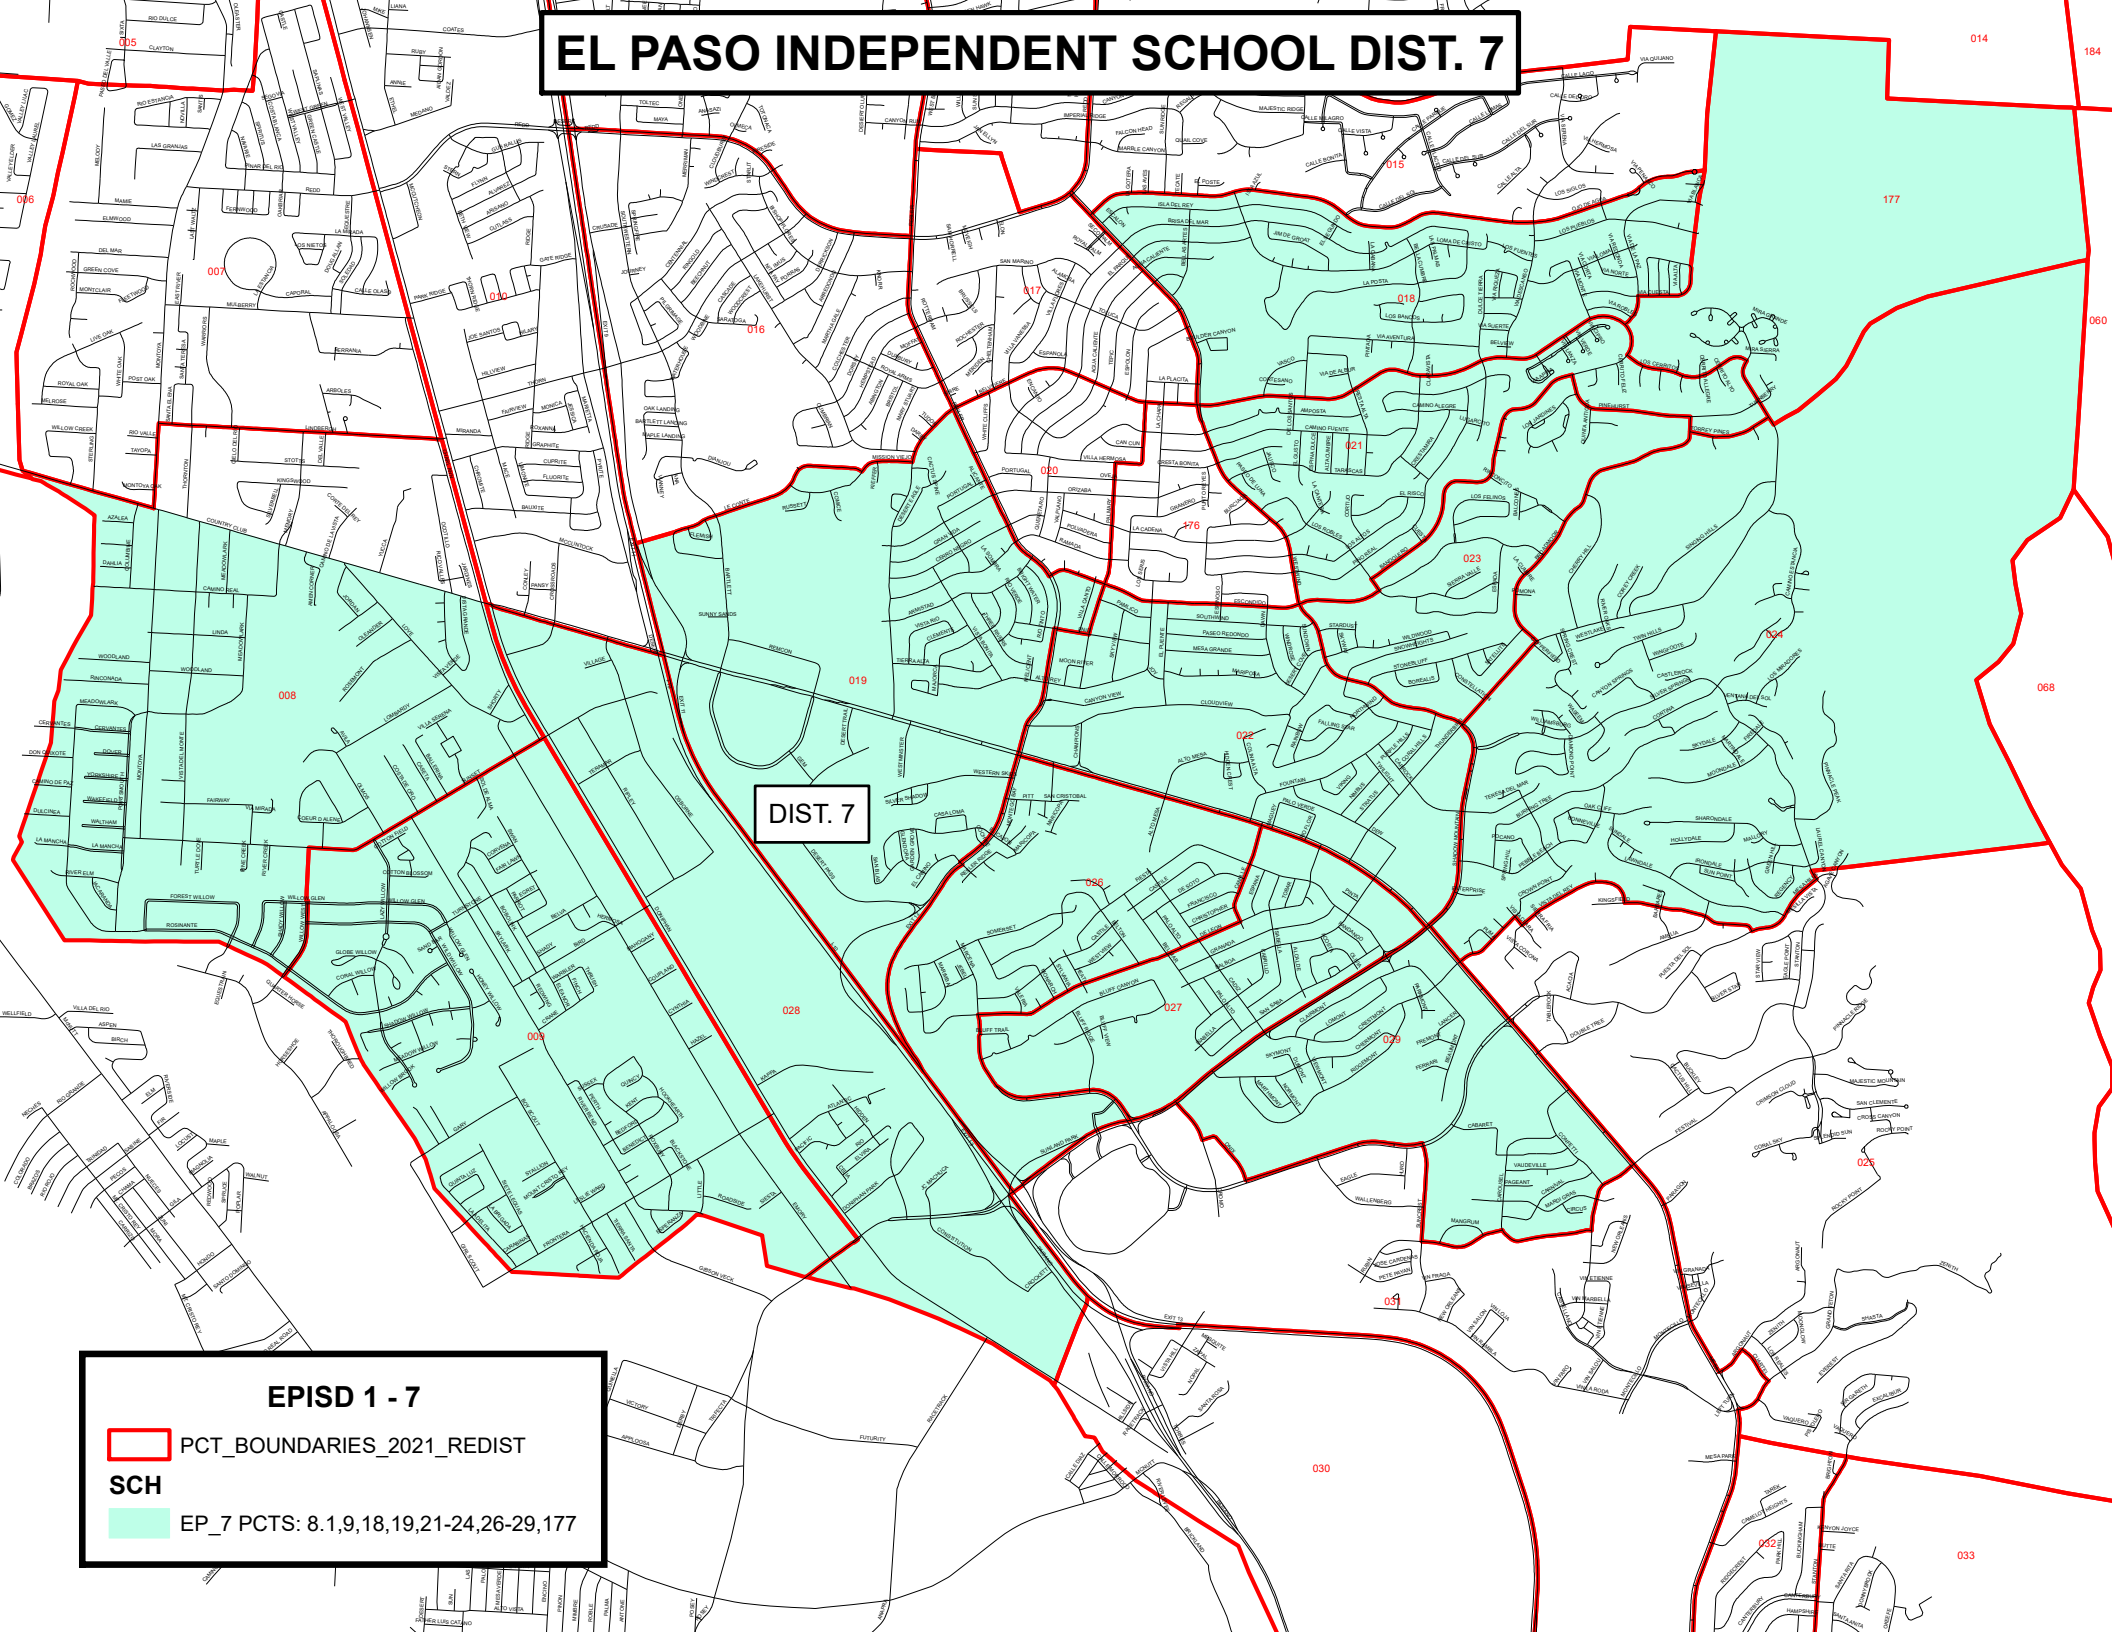

EL PASO INDEPENDENT SCHOOL DIST. 7

DIST. 7

EPISD 1 - 7

 PCT_BOUNDARIES_2021_REDIST

SCH

 EP_7 PCTS: 8,1,9,18,19,21-24,26-29,177