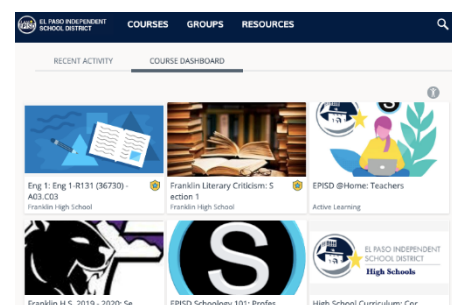

Schoology – a.k.a. Your Virtual Classrooms

1. Option 1: from the EPISD Plaza, click on the Schoology icon. (You will be logged in automatically.)
2. Option 2: Go to episid.schoology.com (Don't forget to Bookmark this site!)
3. Login using:
  - a. Username = the stem of your EPISD email
  - b. Password = your birthday (YYYYMMDD)
4. From here, you should see an image for each of your classes for this year on the Course Dashboard. This is where your teachers will post assignments, updates, and all other needed information.