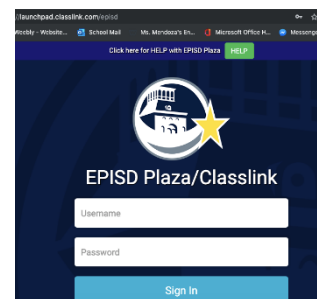

WELCOME TO FRANKLIN HIGH SCHOOL!

DIGITAL RESOURCES GUIDE

Once you are registered and have your EPISD credentials, you can access the learning resources you need.

EPISD Plaza – a.k.a. Your Resource Connection Hub

1. Option 1: Click on the EPISD Plaza icon on your school issued laptop.
Option 2: Go to launchpad.classlink.com/episid (Don't forget to Bookmark this site!)
2. Login using:
 - a. Username = the stem of your EPISD email
 - b. Password = your birthday (YYYYMMDD)
3. From here, you can find icons that link to all of your educational sites and resources. (Your teachers will direct you to the tools you will need for their class including where to access your digital textbooks.)