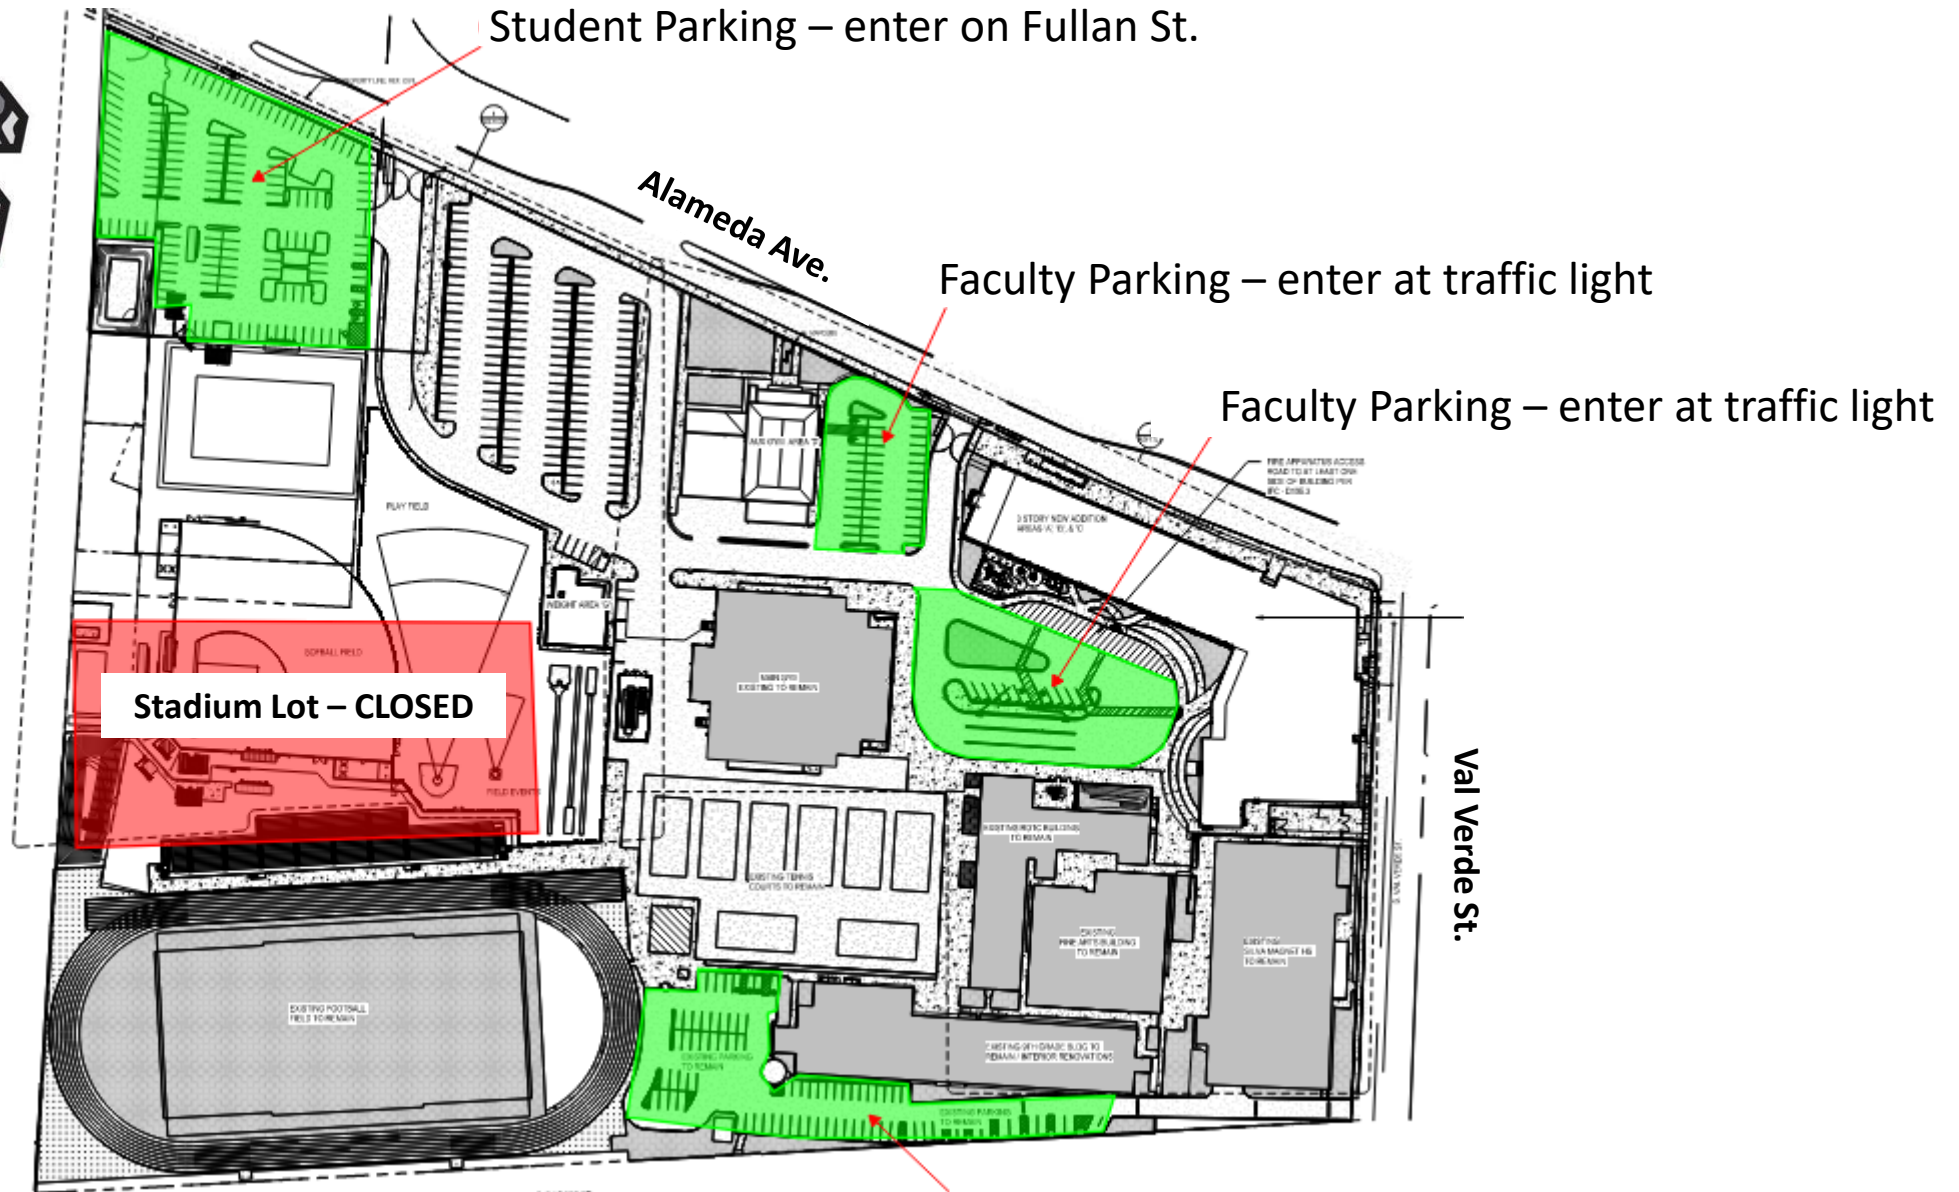

NEW Parking Plan – Jefferson/Silva High School Effective March 21st, 2022

Student Parking – enter on Fullan St.

Alameda Ave.

Faculty Parking – enter at traffic light

Faculty Parking – enter at traffic light

Stadium Lot – CLOSED

Val Verde St.

Faculty Parking – enter from Val Verde